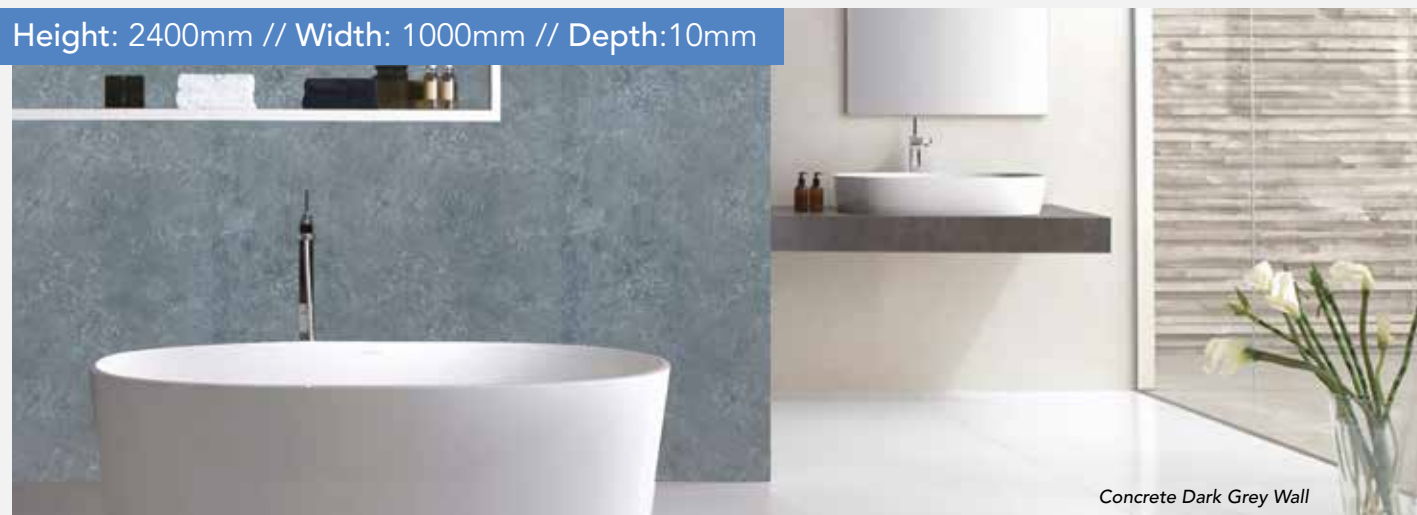

10MM WIDEPANEL PVC PANELLING

Height: 2400mm // Width: 1000mm // Depth:10mm

Concrete Dark Grey Wall

MATTE COLOURS

NOTE - Due to constrictions in the colour printing production, when products are produced at different times slight variations in colours may occur. To maintain consistency in panels of the same colour, it is advised to order a sufficient quantity with your initial order.

GLOSS COLOURS